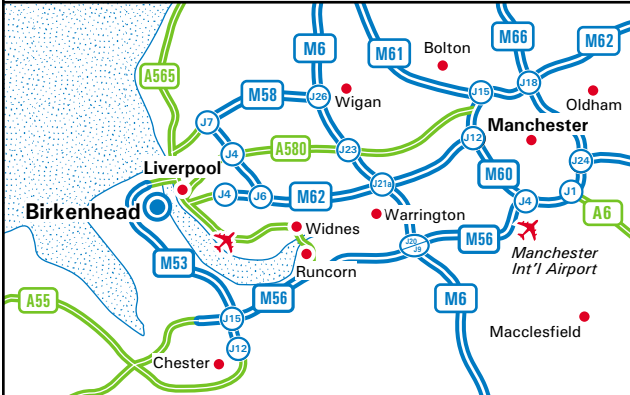

Wirral Metropolitan College
Twelve Quays Campus
Morpeth Dock - Shore Road
Birkenhead - Wirral CH41 1AG
www.wmc.ac.uk

By Bus

Please contact Merseytravel 0151 236 7676 for timetable and route details.

By Rail

Hamilton Square is the nearest station and is served by trains from Merseyside and Cheshire.

By Car From the M6

Leave the M6 at junction 20 and join the M56 towards Runcorn. Leave the M56 at junction 15 and join the M53 towards Ellesmere Port & Birkenhead. Leave the M53 at the second slip road exit of junction 1 to join the A5139. Remain on the A5139, Dock Road over a roundabout. At the next roundabout turn right onto the A554 Tower Road. Turn left onto Egerton Wharf and the right onto Shore Road (see inset).

By Car From Liverpool City Centre

Travel under the River Mersey via the Kingsway Tunnel. On emerging from the tunnel, take the first slip road exit for the A5027. Turn left at the roundabout and continue to the traffic light junction with the A5139, Dock Road. Remain on the A5139, Dock Road over a roundabout. At the next roundabout turn right onto the A554 Tower Road. Turn left onto Egerton Wharf and the right onto Shore Road (see inset).