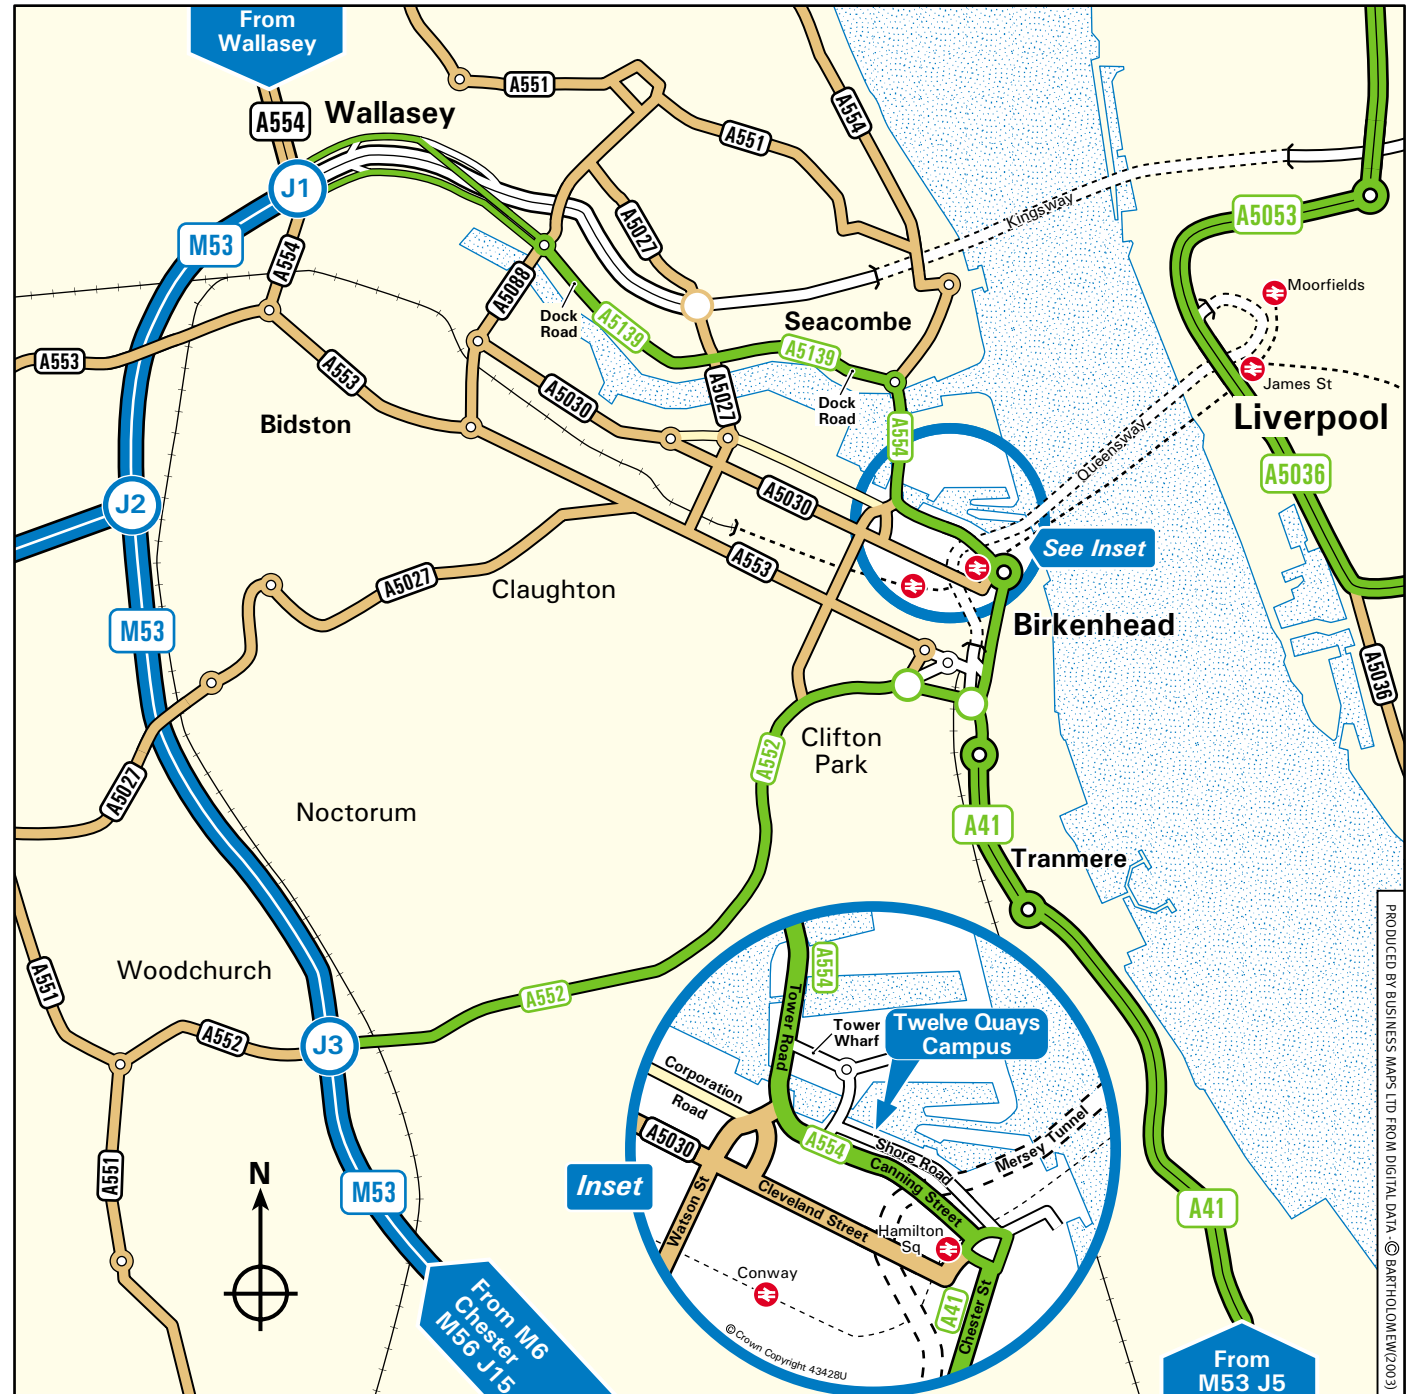

Wirral Metropolitan College
Twelve Quays Campus
Morpeth Dock - Shore Road
Birkenhead - Wirral CH41 1AG
www.wmc.ac.uk

By Bus

Please contact Merseytravel 0151 236 7676 for timetable and route details.

By Rail

Hamilton Square is the nearest station and is served by trains from Merseyside and Cheshire.

By Car From the M6

Leave the M6 at junction 20 and join the M56 towards Runcorn. Leave the M56 at junction 15 and join the M53 towards Ellesmere Port & Birkenhead. Leave the M53 at the second slip road exit of junction 1 to join the A5139. Remain on the A5139, Dock Road over a roundabout. At the next roundabout turn right onto the A554 Tower Road. Turn left onto Egerton Wharf and the right onto Shore Road (see inset).

By Car From Liverpool City Centre

Travel under the River Mersey via the Kingsway Tunnel. On emerging from the tunnel, take the first slip road exit for the A5027. Turn left at the roundabout and continue to the traffic light junction with the A5139, Dock Road. Remain on the A5139, Dock Road over a roundabout. At the next roundabout turn right onto the A554 Tower Road. Turn left onto Egerton Wharf and the right onto Shore Road (see inset).